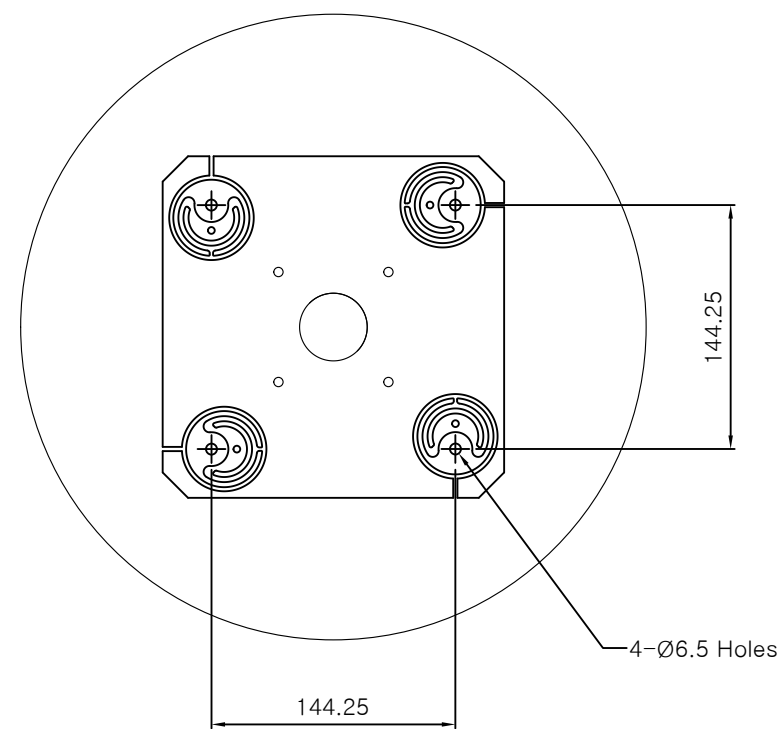

P/N
A70002

REVISIONS		
MARK	DESCRIPTION	DATE
△		

↑
"A"

View "A"

Intellian Technologies
Communicate Smarter

APPROVAL	Title i2_Radome		Version -
CHECK	P/N A70002	SIZE -	SCALE 1/1
DRAWING	DATE 2008.12	Sheet 1 of 1	UNIT mm
		DWG NO. ITR06-081201-02	