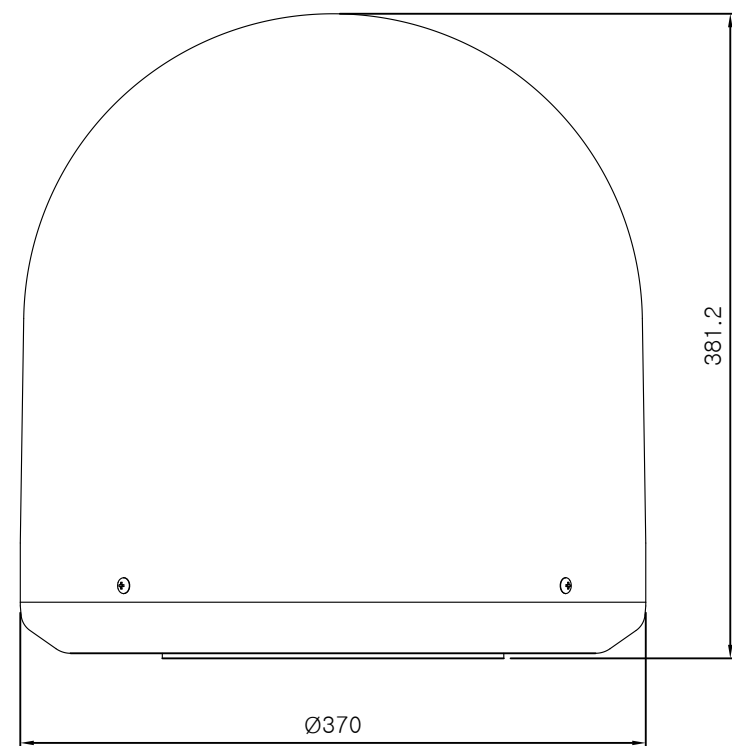

P/N
A70002

REVISIONS		
MARK	DESCRIPTION	DATE
△		

↑
"A"

View "A"

Intellian Technologies
Communicate Smarter

APPROVAL	Title i2_Radome		Version -
CHECK	P/N A70002	SIZE -	SCALE 1/1
DRAWING	DATE 2008.12	Sheet 1 of 1	UNIT mm
		DWG NO. ITR06-081201-02	